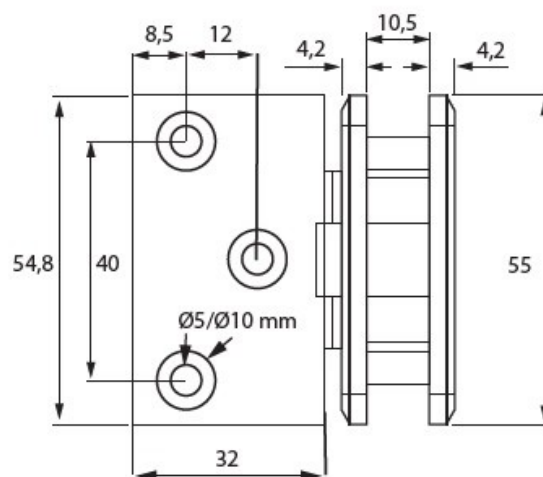

PRODUCT SHEET

Description:

Shower Hinge "Linz", Wall/Glass, SS-Look, Offset Back Pl, 3 Holes, 6-10mm Glass Thickness, W/15 DG Angle Adjustment, Function & 15DG Return Function, Brass Material, Rectangular, Shape w/Chamferede Edges

Item number:

15.26.744-5

Units	Box	Carton	HS Code	Barcode
Pcs.	1	20	8302100090	 5704866505260

SISO A/S

Mileparken 11
DK-2740 Skovlunde
Denmark
VAT: DK 24786013

Phone +45 45 830 900

www.siso.dk
siso@siso.dk

Danske Bank
Nytorv Branch
Copenhagen
SWIFT: DABADKKK