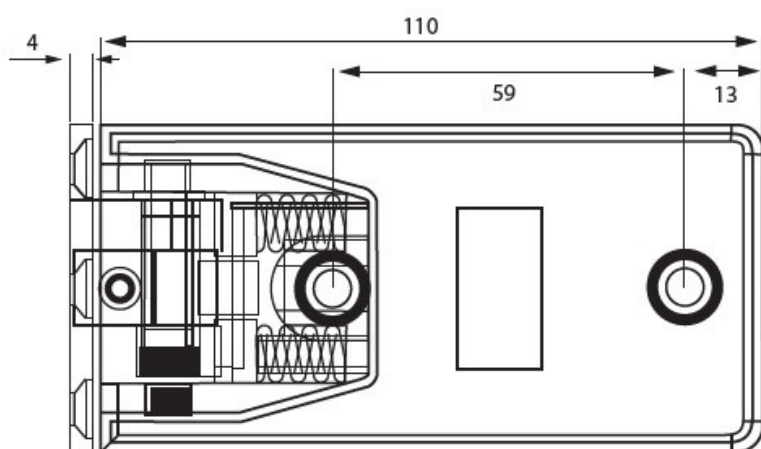

PRODUCT SHEET

Description:

Shower Hinge "Linz", Wall/Glass, SS-Look, Offset Back Pl, 3 Holes, 6-10mm Glass Thickness, W/15 DG Angle Adjustment, Function & 15DG Return Function, Brass Material, Rectangular, Shape w/Chamferede Edges

Item number:

15.26.744-5

Units	Box	Carton	HS Code	Barcode
Pcs.	1	20	8302100090	 5704866505260

SISO A/S

Mileparken 11
DK-2740 Skovlunde
Denmark
VAT: DK 24786013

Phone +45 45 830 900

www.siso.dk
siso@siso.dk

Danske Bank
Nytorv Branch
Copenhagen
SWIFT: DABADKKK

Account no.
4180 3112 112936
IBAN Account
DK7230003112112936